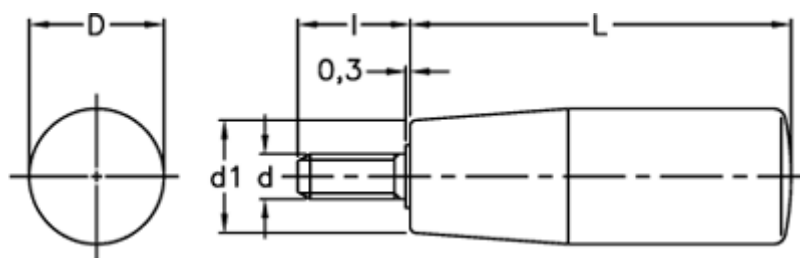

Data Sheet

Article number: 2304022012
Description: E+G Handle
I.280/90 p-M12x30

Measures

D = 28
d1 = 22
d 6g = M12
l = 30
L = 90